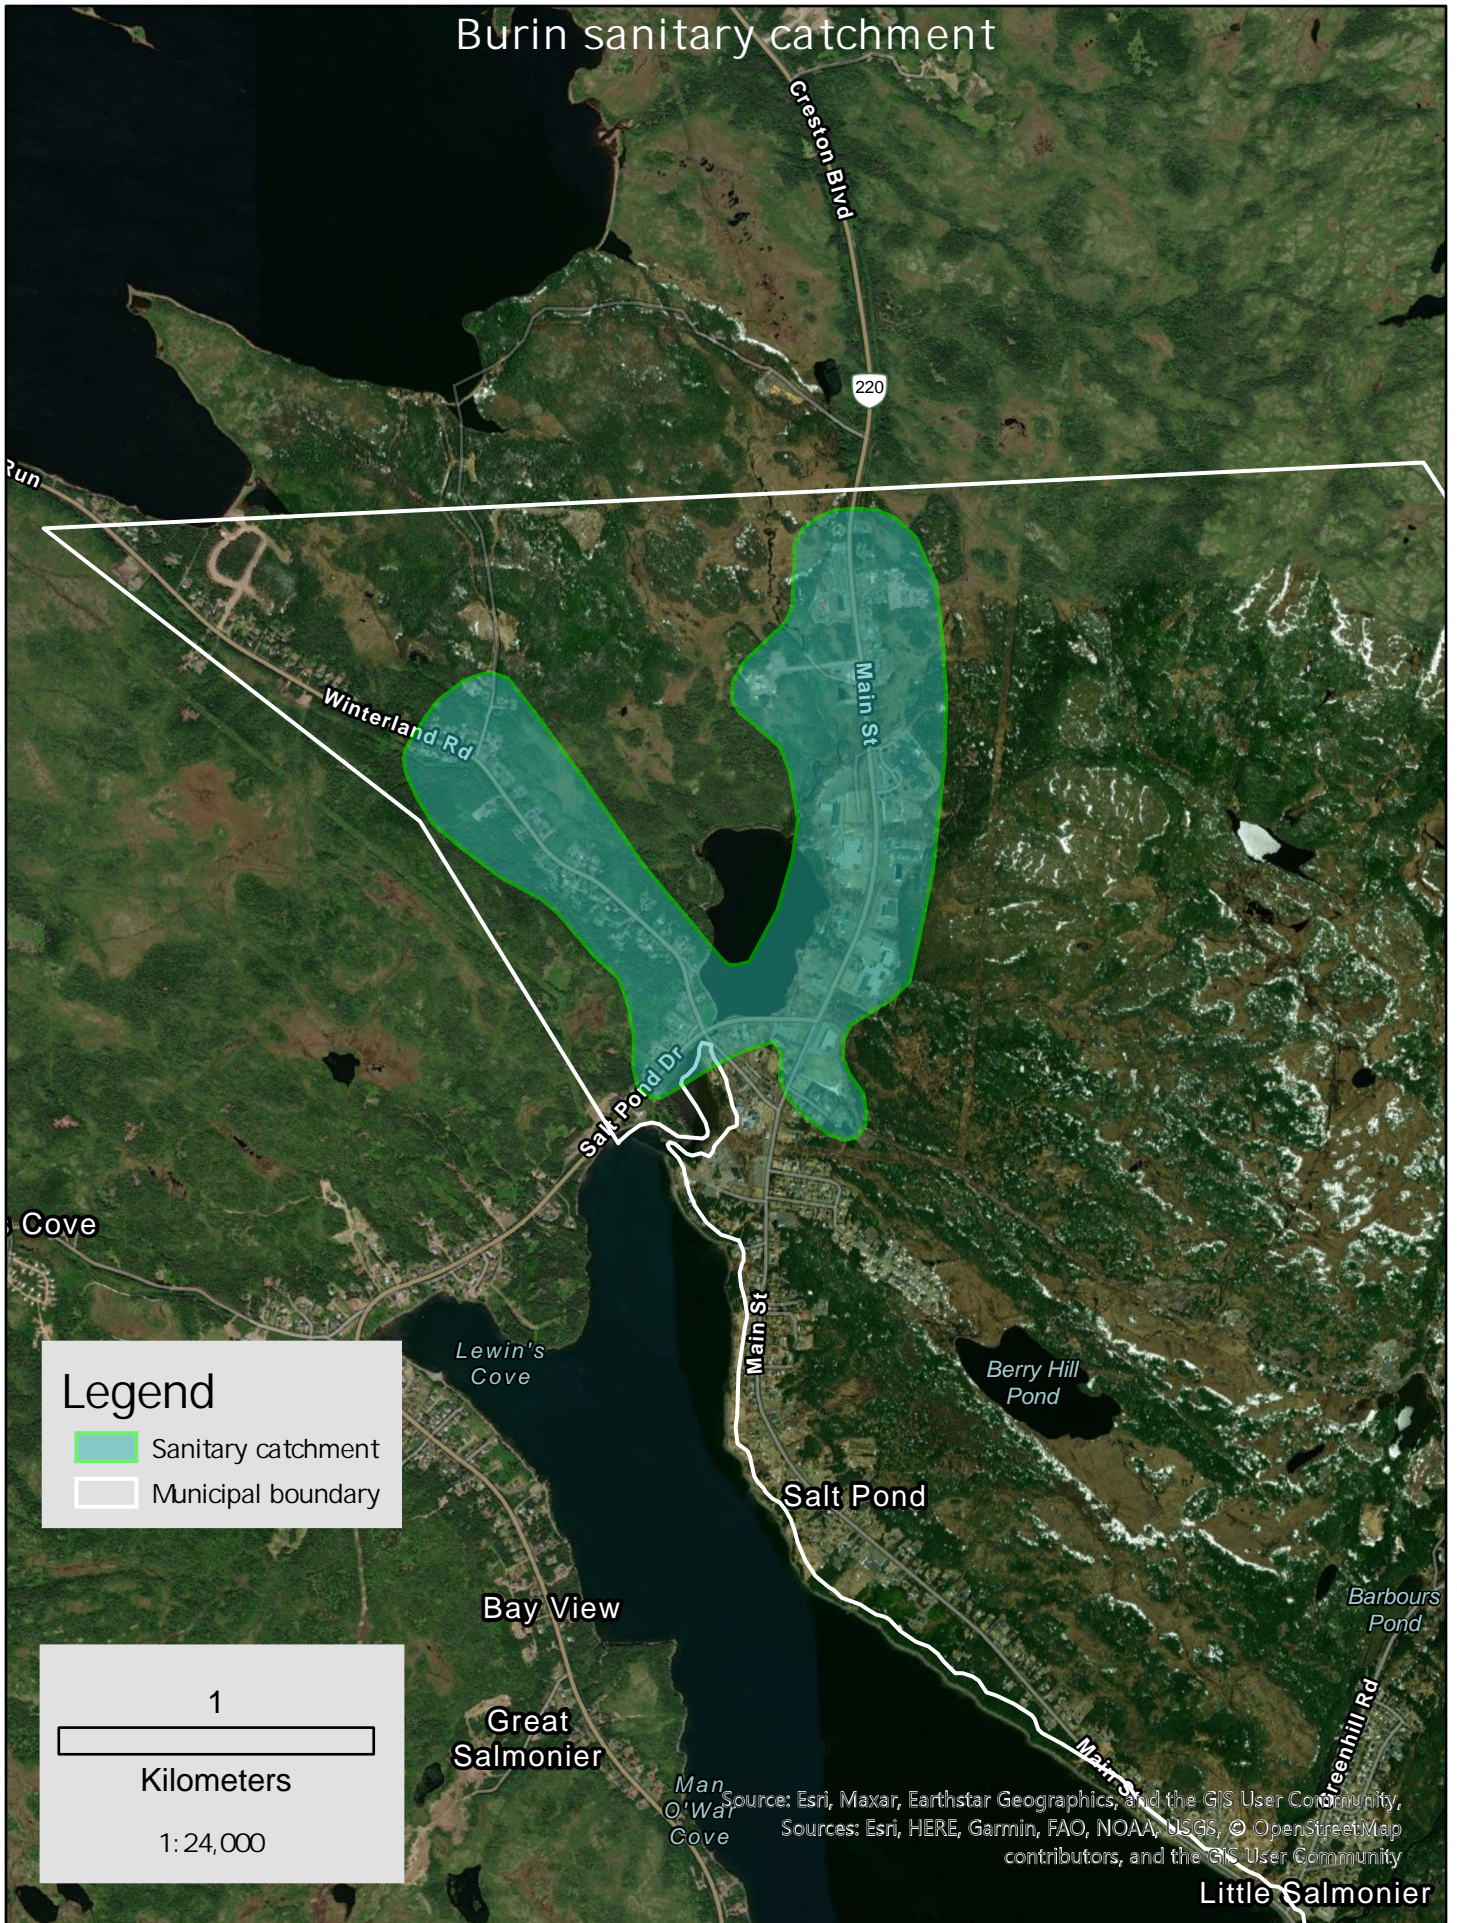

# Burin sanitary catchment

## Legend

- Sanitary catchment
- Municipal boundary

1

Kilometers

1:24,000

Source: Esri, Maxar, Earthstar Geographics, and the GIS User Community, Sources: Esri, HERE, Garmin, FAO, NOAA, USGS, © OpenStreetMap contributors, and the GIS User Community