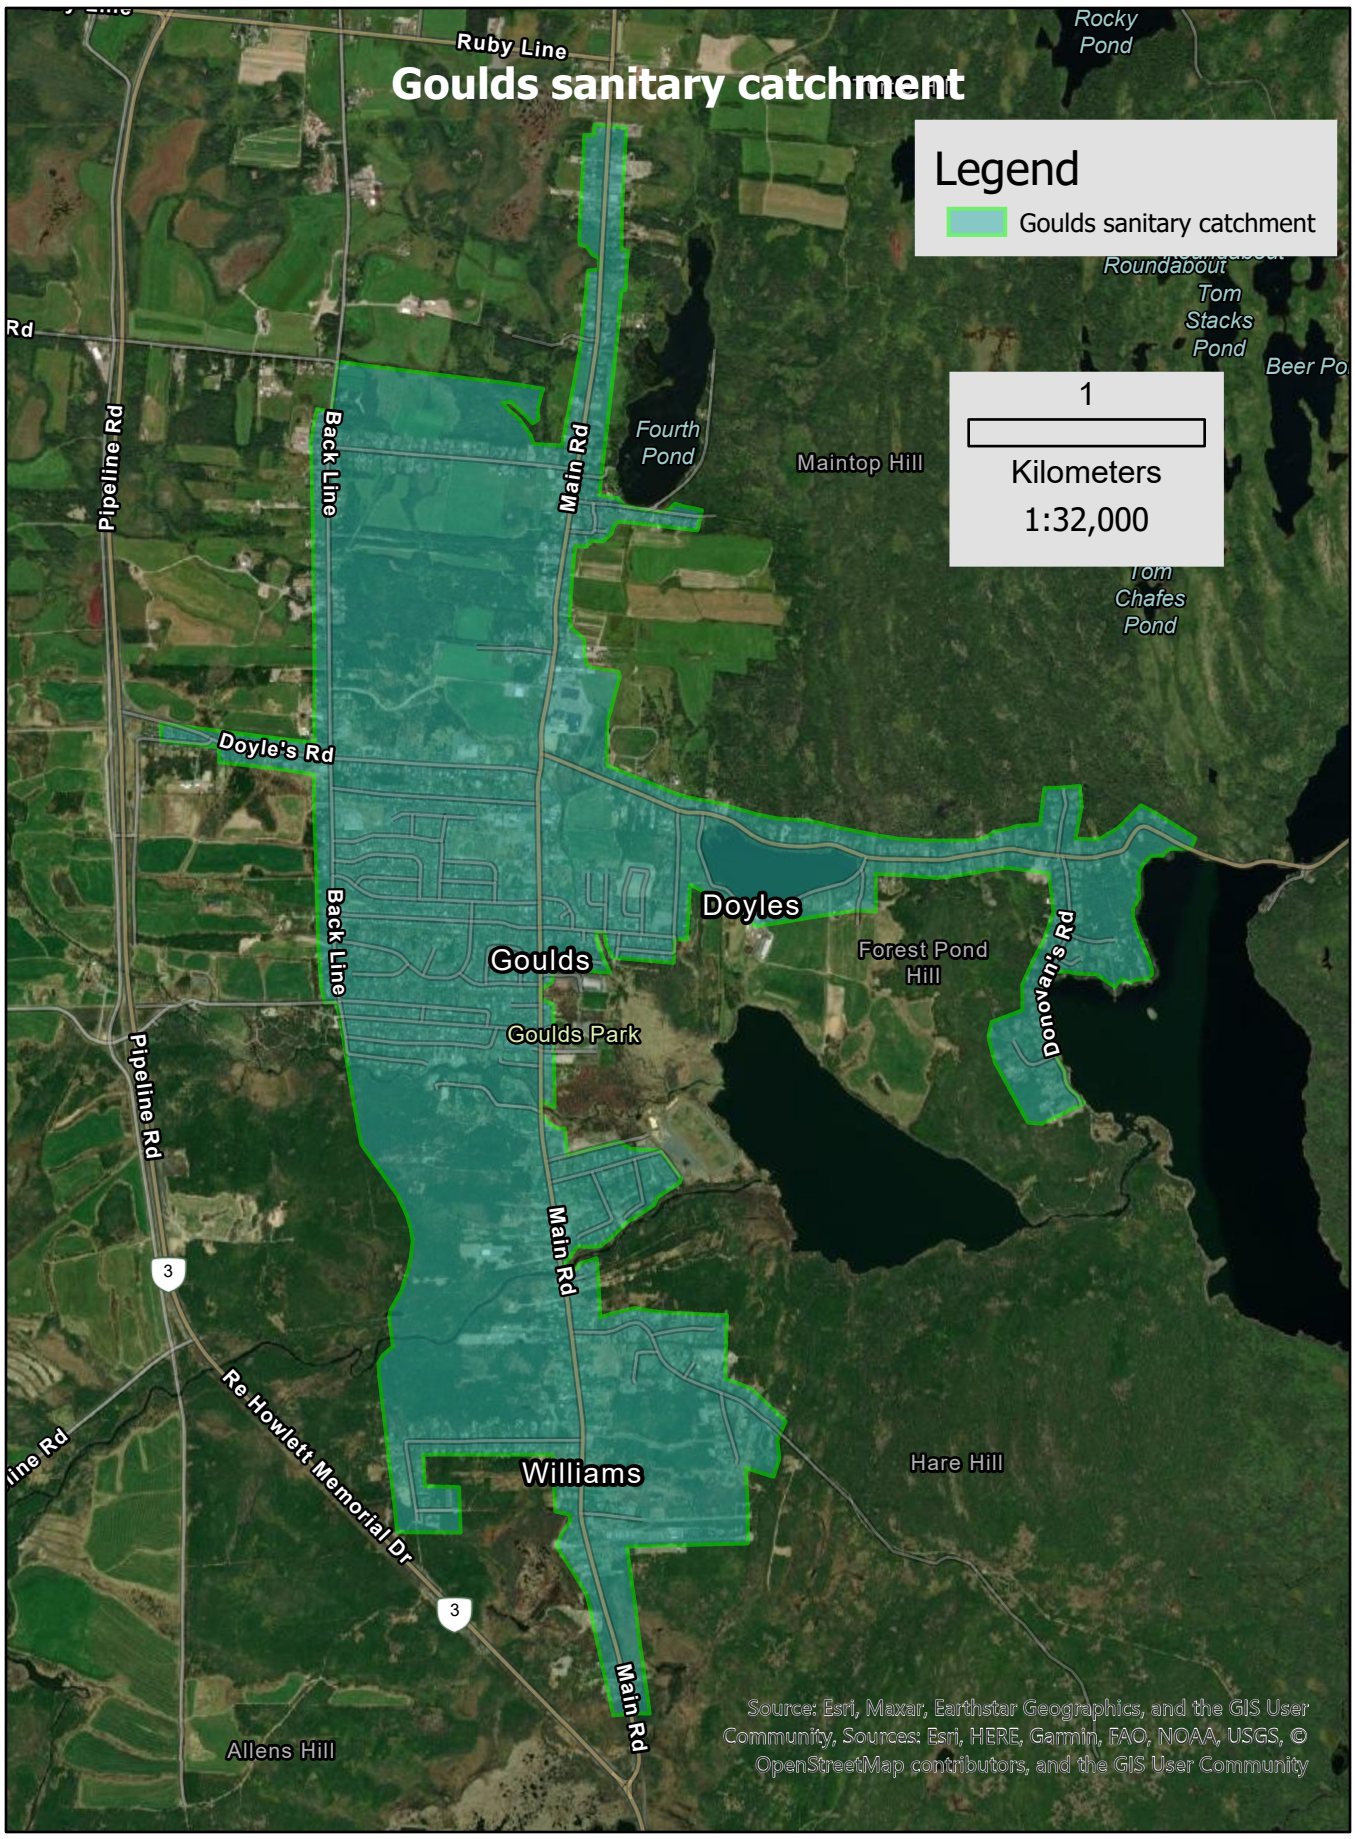

Goulds sanitary catchment

Legend

-  Goulds sanitary catchment

1

Kilometers
1:32,000

Source: Esri, Maxar, Earthstar Geographics, and the GIS User Community. Sources: Esri, HERE, Garmin, FAO, NOAA, USGS, © OpenStreetMap contributors, and the GIS User Community