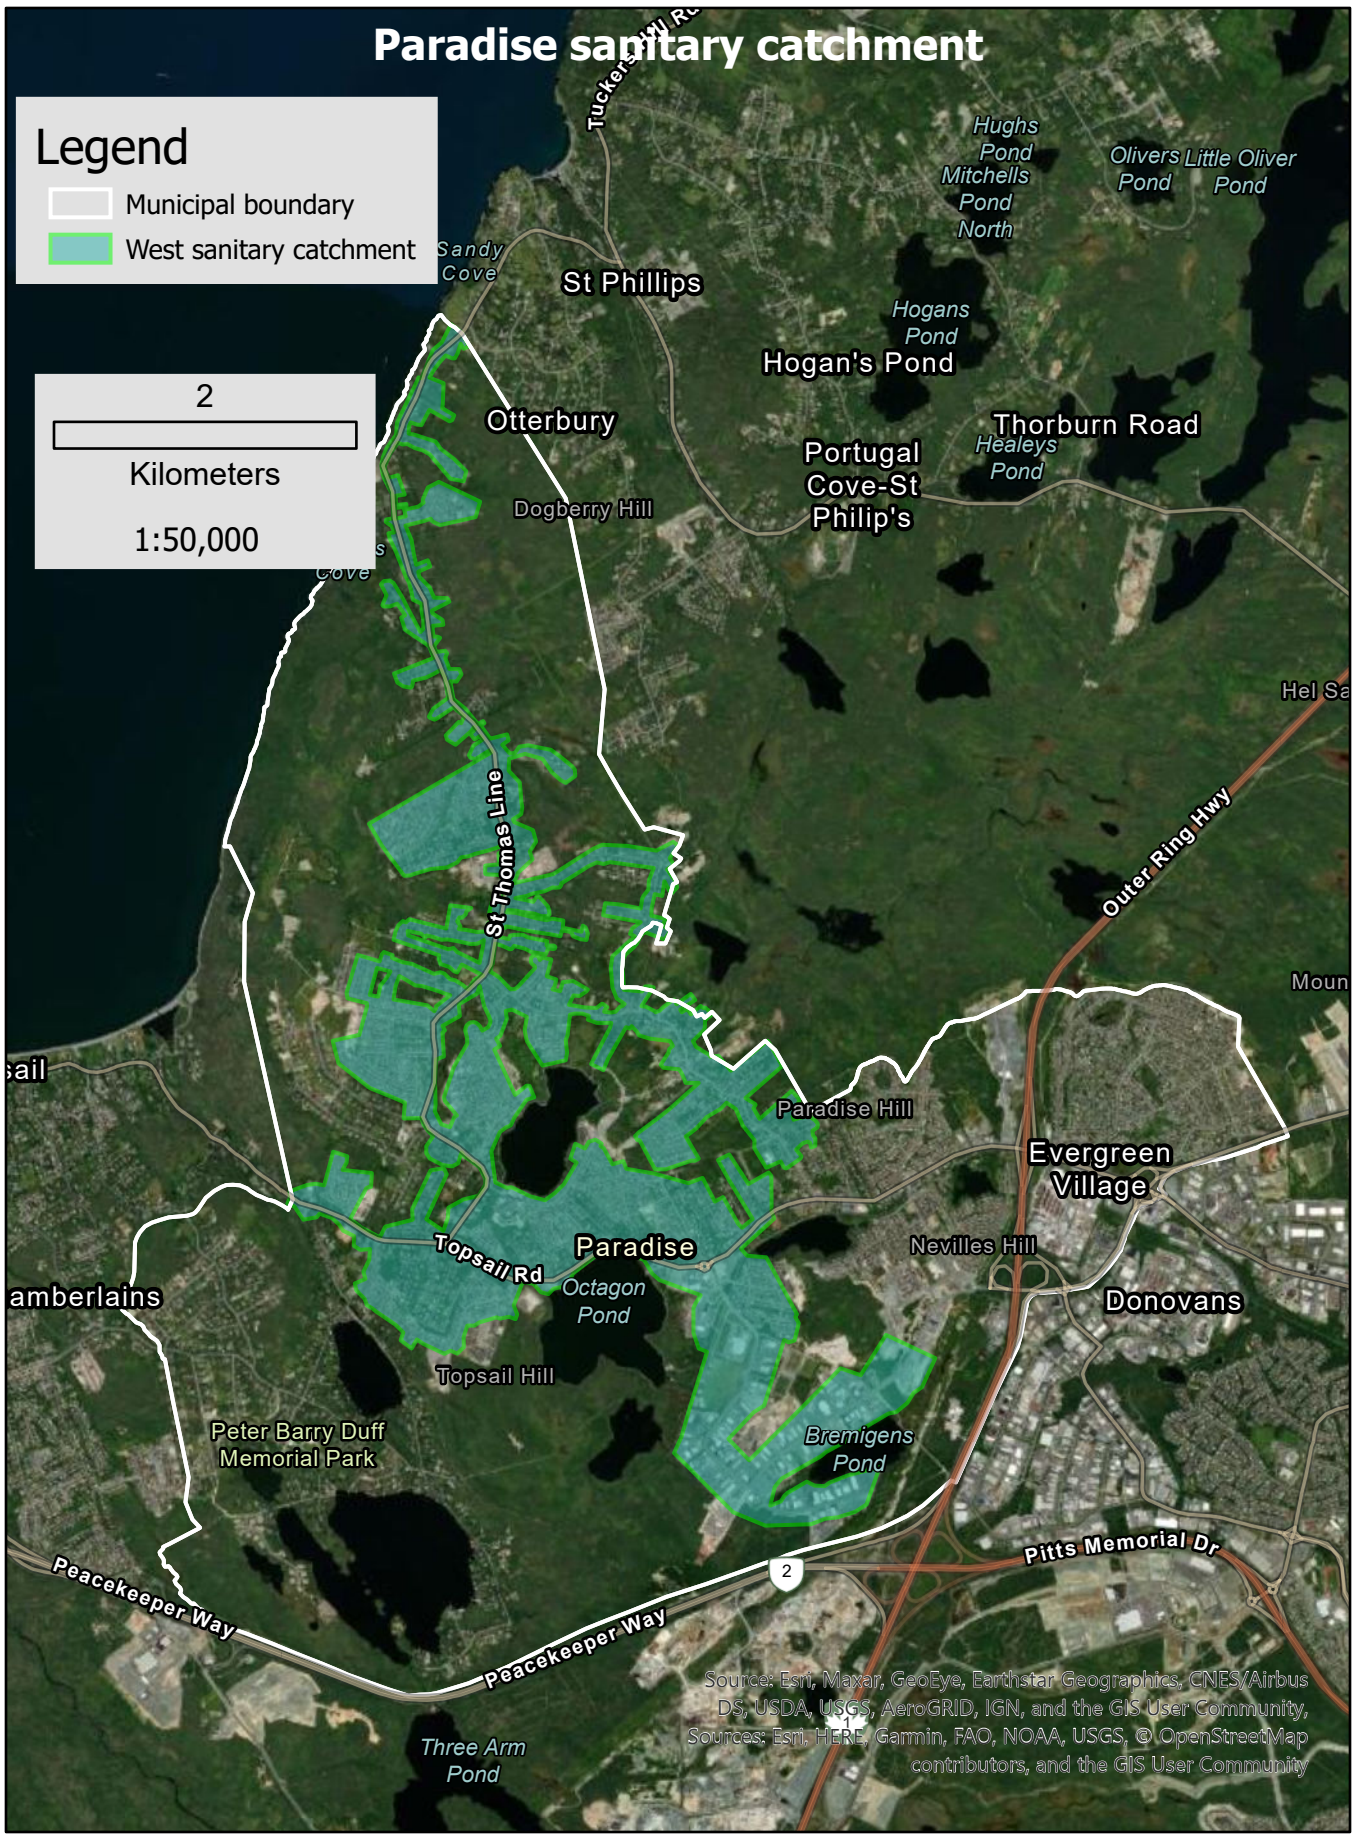

# Paradise sanitary catchment

## Legend

-  Municipal boundary
-  West sanitary catchment

Source: Esri, Maxar, GeoEye, Earthstar Geographics, CNES/Airbus DS, USDA, USGS, AeroGRID, IGN, and the GIS User Community, Sources: Esri, HERE, Garmin, FAO, NOAA, USGS, © OpenStreetMap contributors, and the GIS User Community