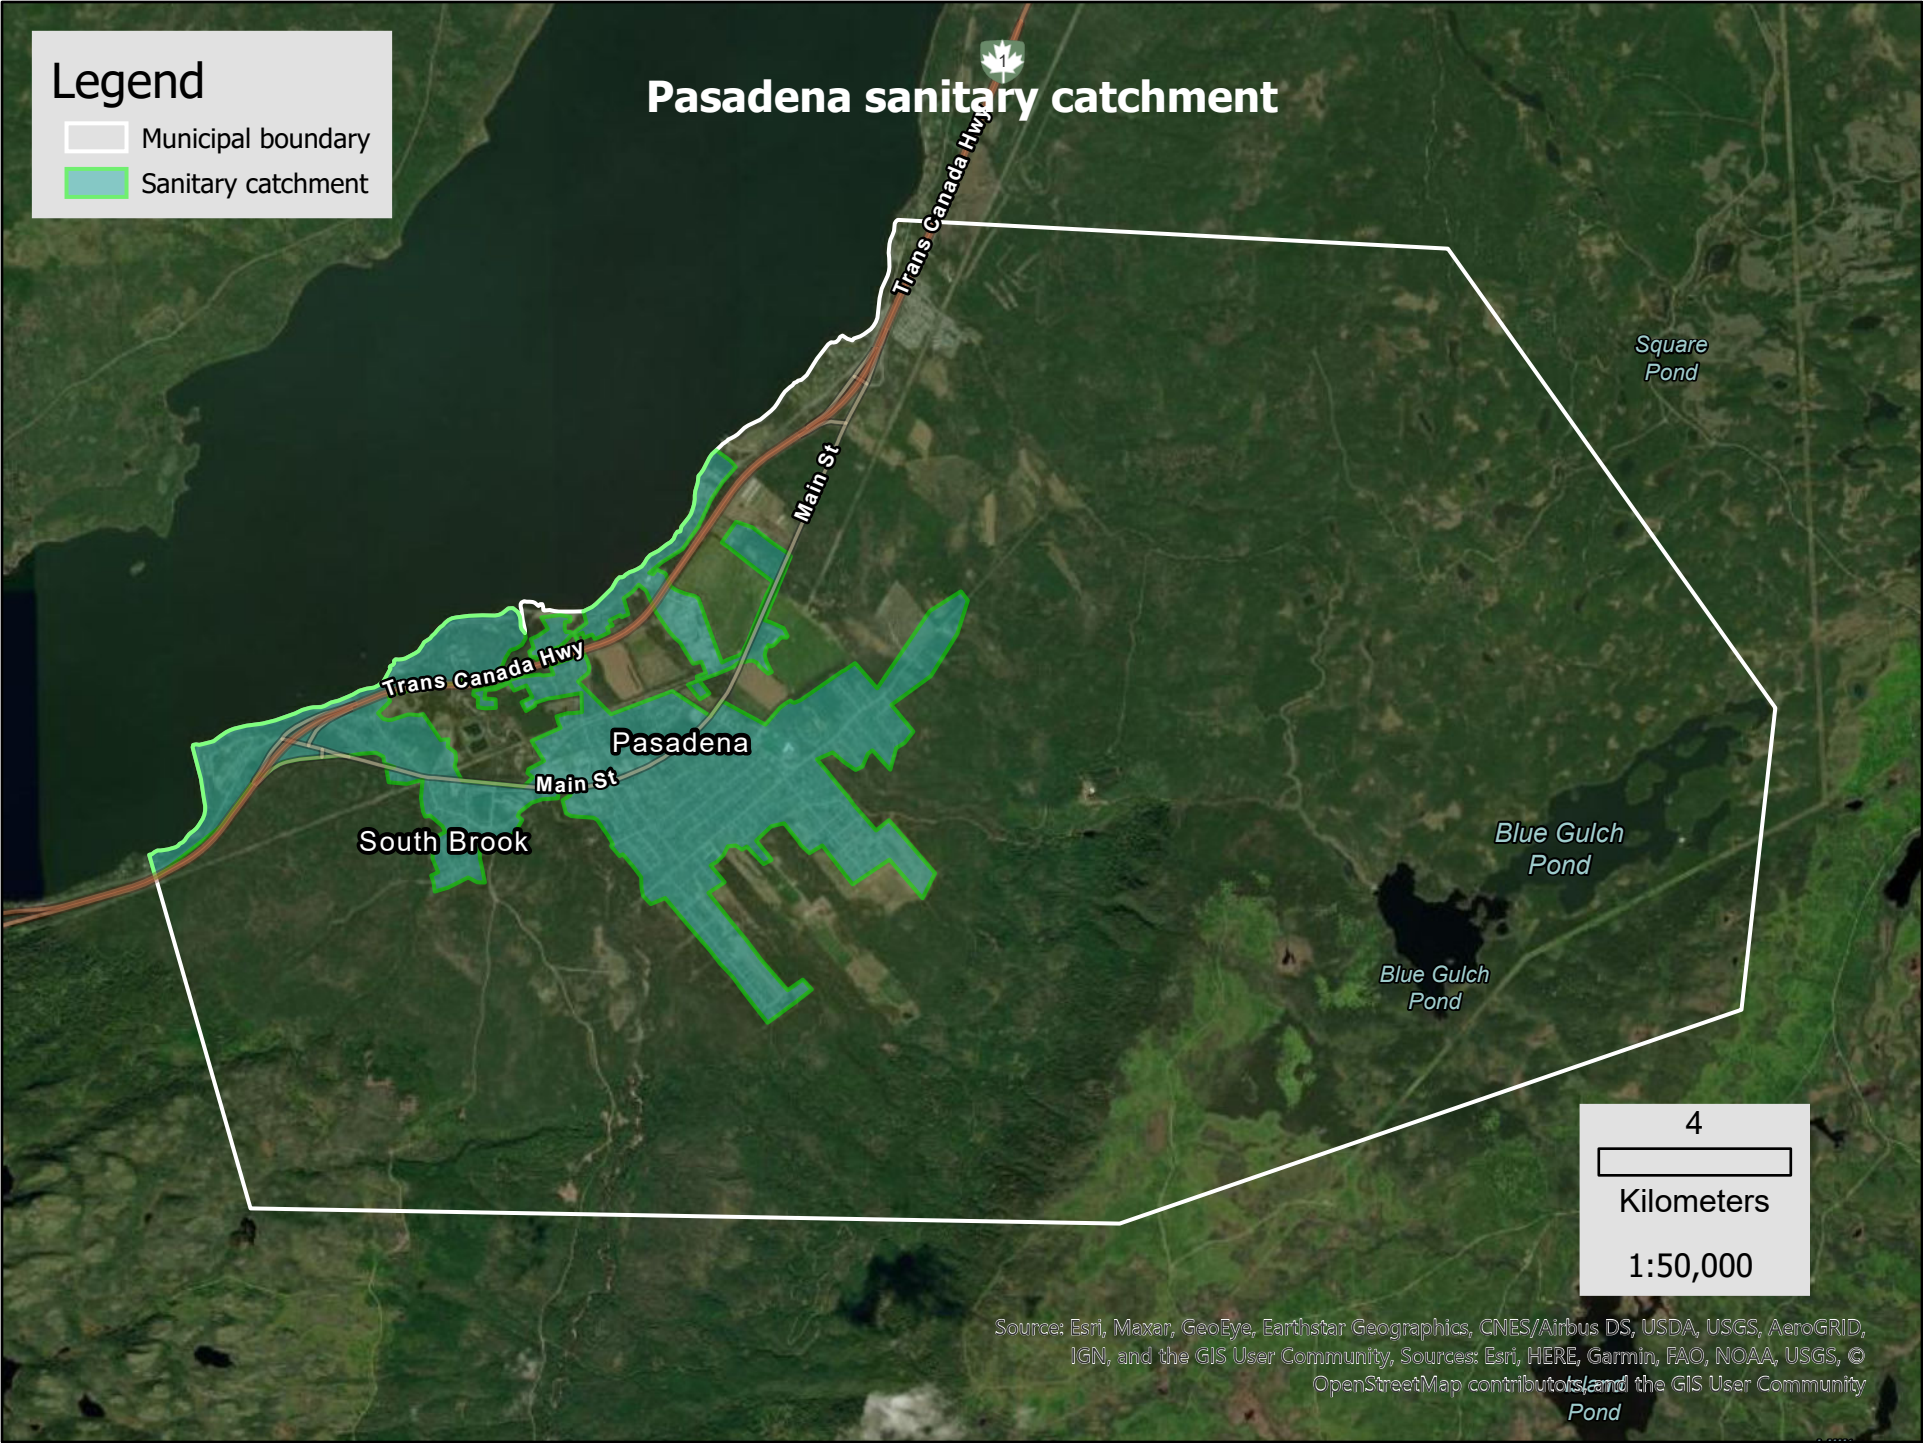

Legend

-  Municipal boundary
-  Sanitary catchment

Pasadena sanitary catchment

Source: Esri, Maxar, GeoEye, Earthstar Geographics, CNES/Airbus DS, USDA, USGS, AeroGRID, IGN, and the GIS User Community, Sources: Esri, HERE, Garmin, FAO, NOAA, USGS, © OpenStreetMap contributors, and the GIS User Community