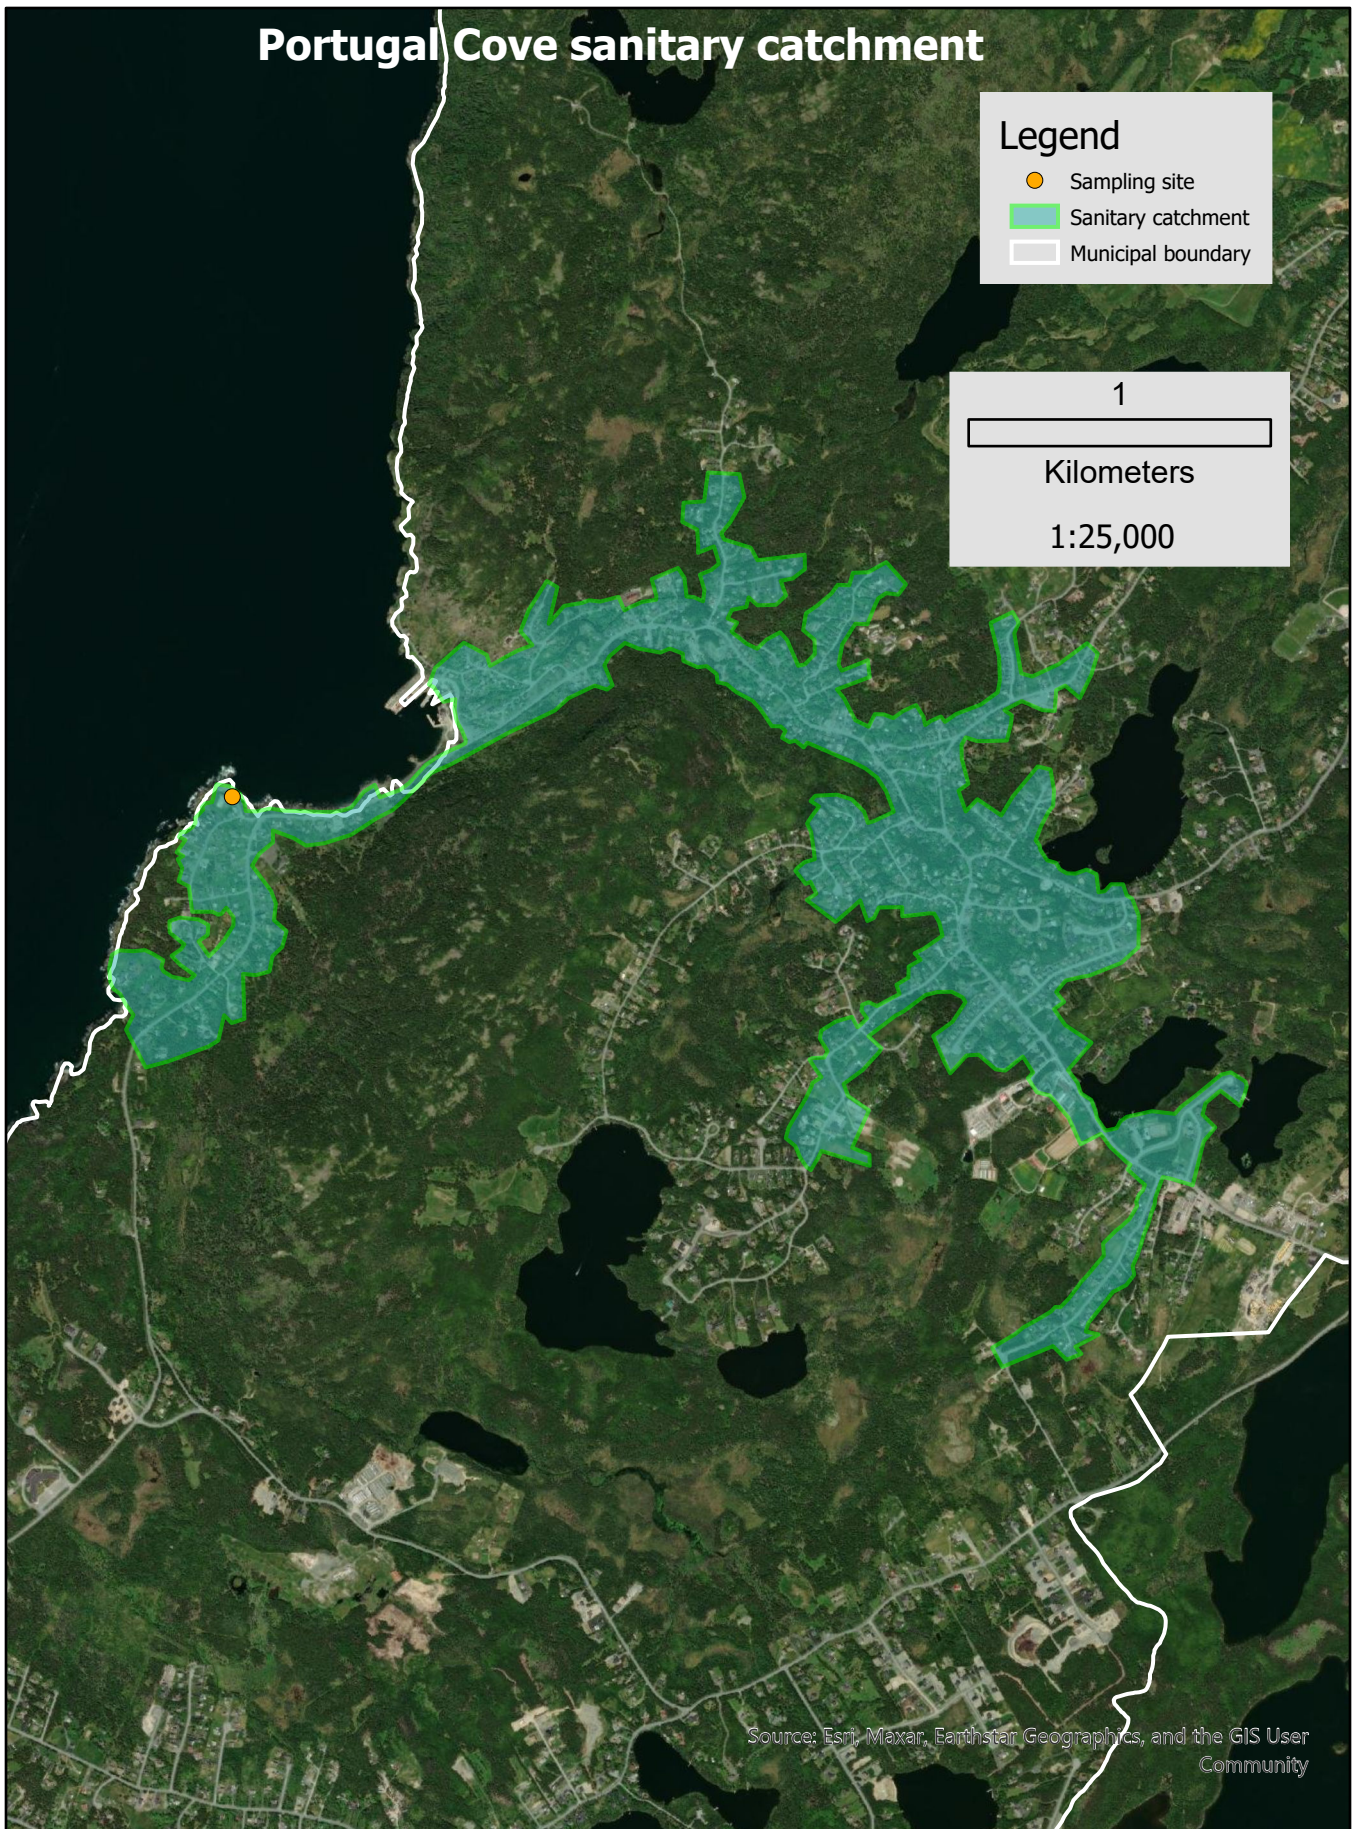

Portugal Cove sanitary catchment

Legend

- Sampling site
- Sanitary catchment
- Municipal boundary

1

Kilometers

1:25,000

Source: Esri, Maxar, Earthstar Geographics, and the GIS User Community